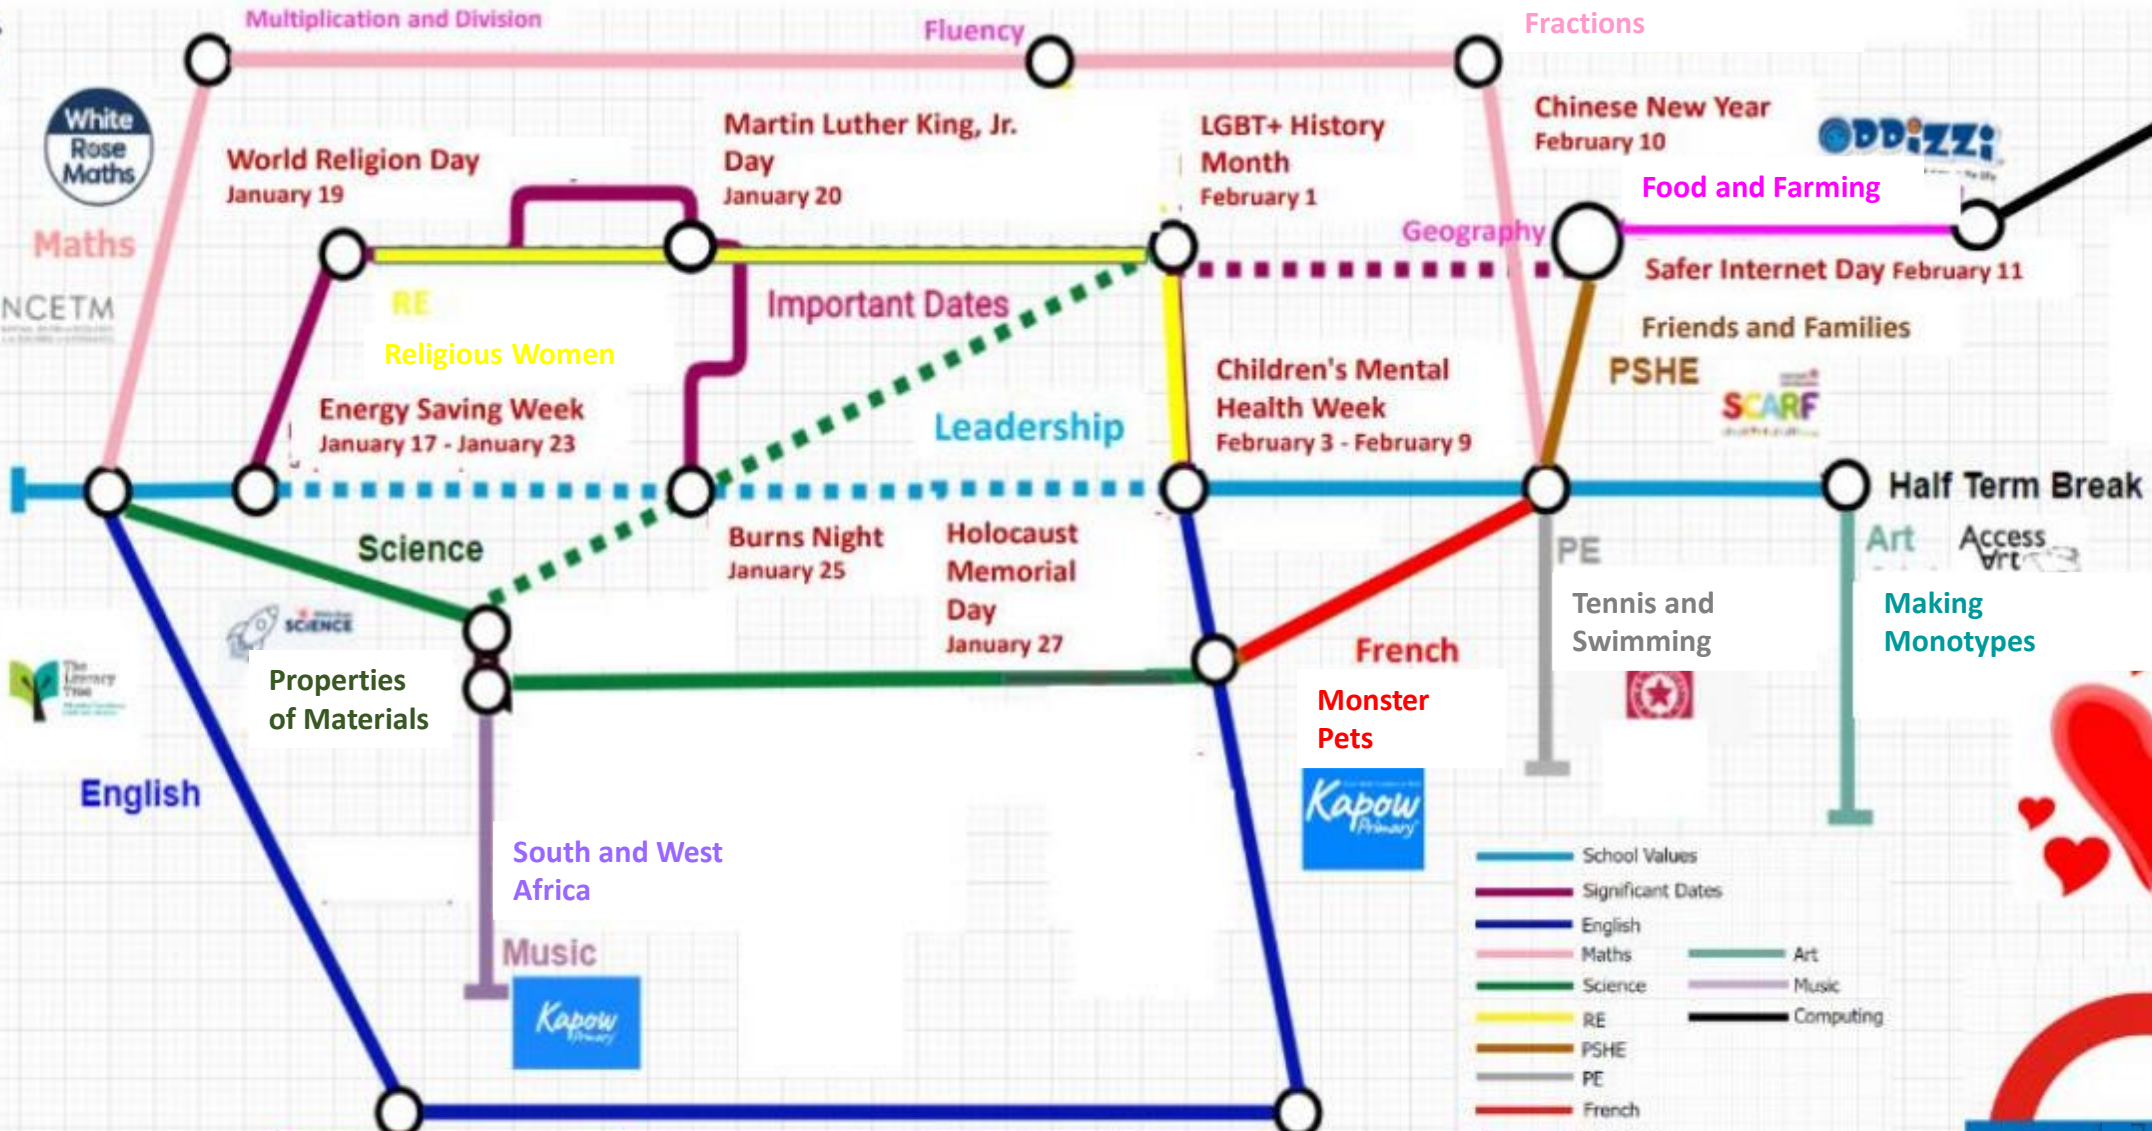

Year 5 Spring 1

World Religion Day
January 19

Energy Saving Week
January 17 - January 23

Burns Night
January 25

Holocaust Memorial Day
January 27

Martin Luther King, Jr. Day
January 20

LGBT+ History Month
February 1

Children's Mental Health Week
February 3 - February 9

Chinese New Year
February 10

Food and Farming

Safer Internet Day February 11

Friends and Families

Half Term Break

Making Monotypes

Tennis and Swimming

Monster Pets

Properties of Materials

Science

Leadership

Important Dates

Geography

PSHE

PE

Art

Access Art

- School Values
- Significant Dates
- English
- Maths
- Science
- RE
- PSHE
- PE
- French
- Geography
- Art
- Music
- Computing