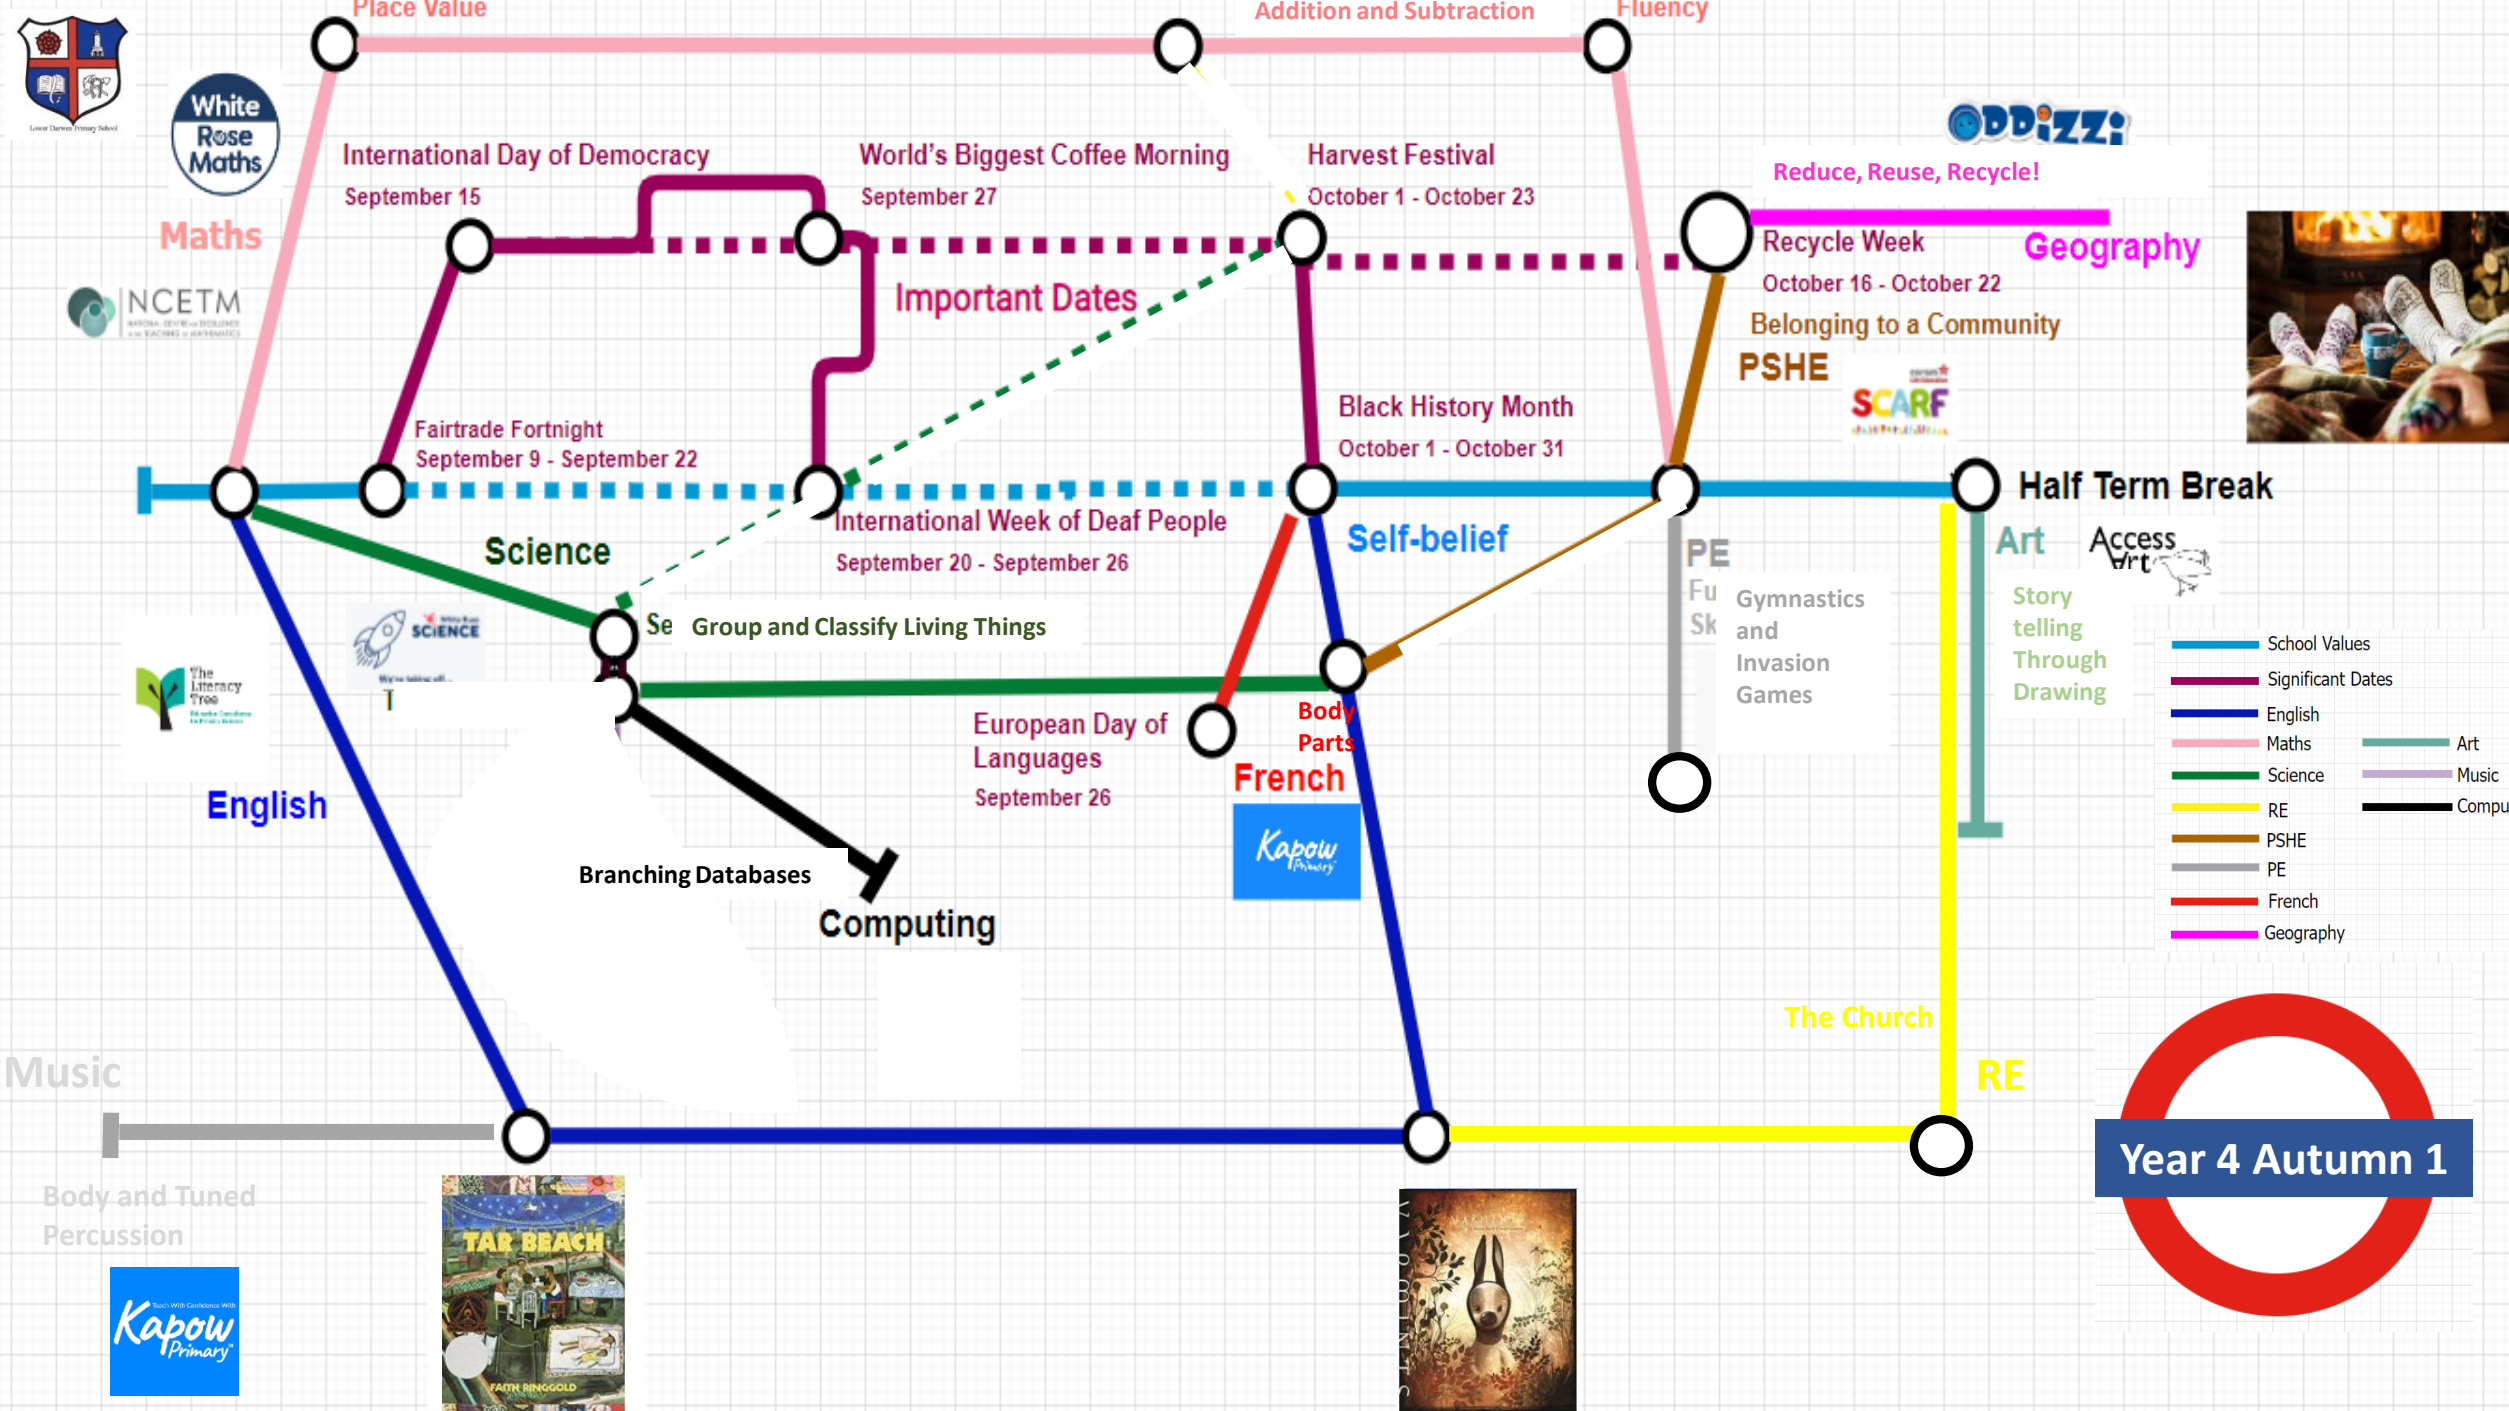

Year 4 Autumn 1

- School Values
- Significant Dates
- English
- Maths
- Science
- RE
- PSHE
- PE
- French
- Geography
- Art
- Music
- Computing